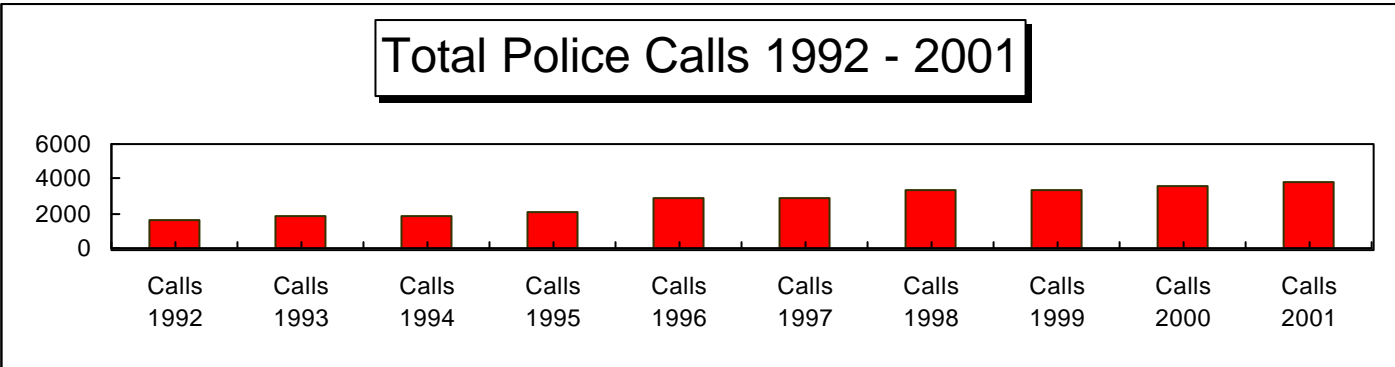

THESE DO REFLECT TRAFFIC STOPS