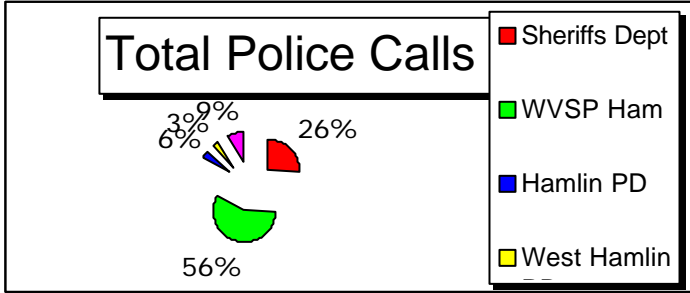

Sheriffs Dept	828
WVSP Ham	1781
Hamlin PD	175
West Hamlin PD	110
BOLO	284

THESE DO NOT REFLECT TRAFFIC STOPS

Calls 1992	1601
Calls 1993	1870
Calls 1994	1796
Calls 1995	2126
Calls 1996	2865
Calls 1997	2837
Calls 1998	3307
Calls 1999	3319
Calls 2000	3612
Calls 2001	3813