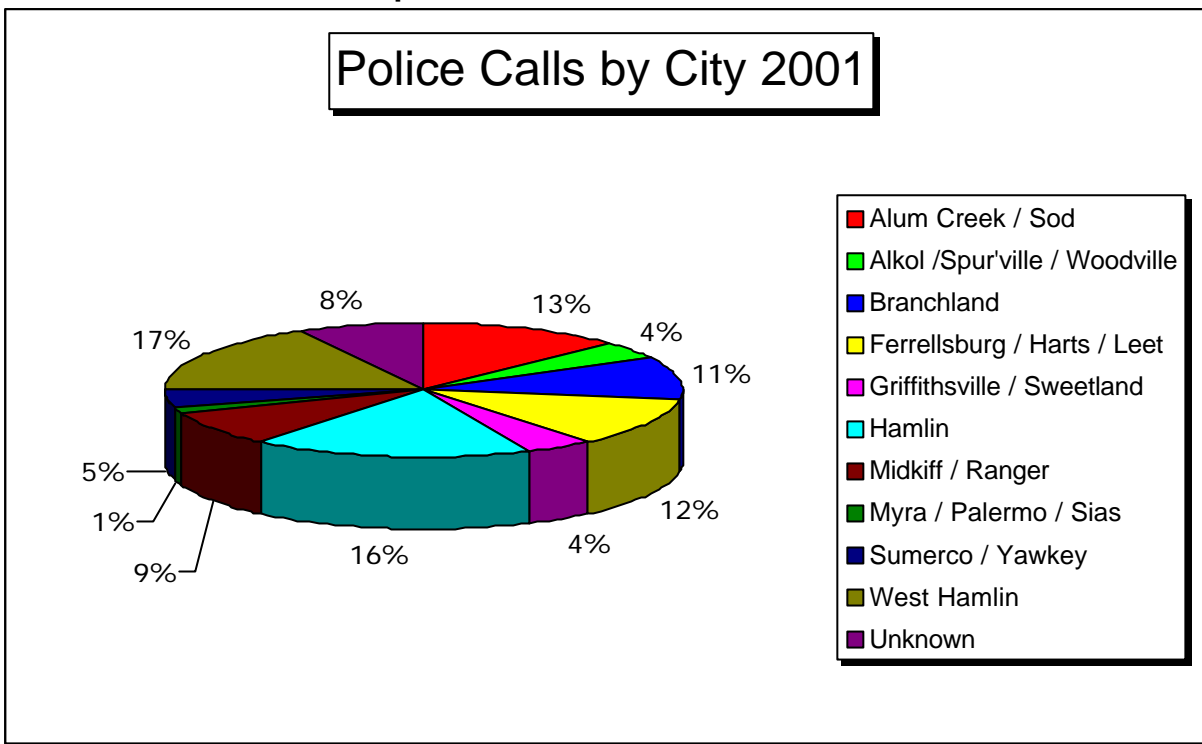

Alum Creek / Sod	488
Alkol /Spur'ville / Woodville	156
Branchland	404
Ferrellsburg / Harts / Leet	442
Griffithsville / Sweetland	164
Hamlin	666
Midkiff / Ranger	325
Myra / Palermo / Sias	43
Sumerco / Yawkey	181
West Hamlin	647
Unknown	293
	3809

These Do Reflect Traffic Stops

\* 4 Out of County