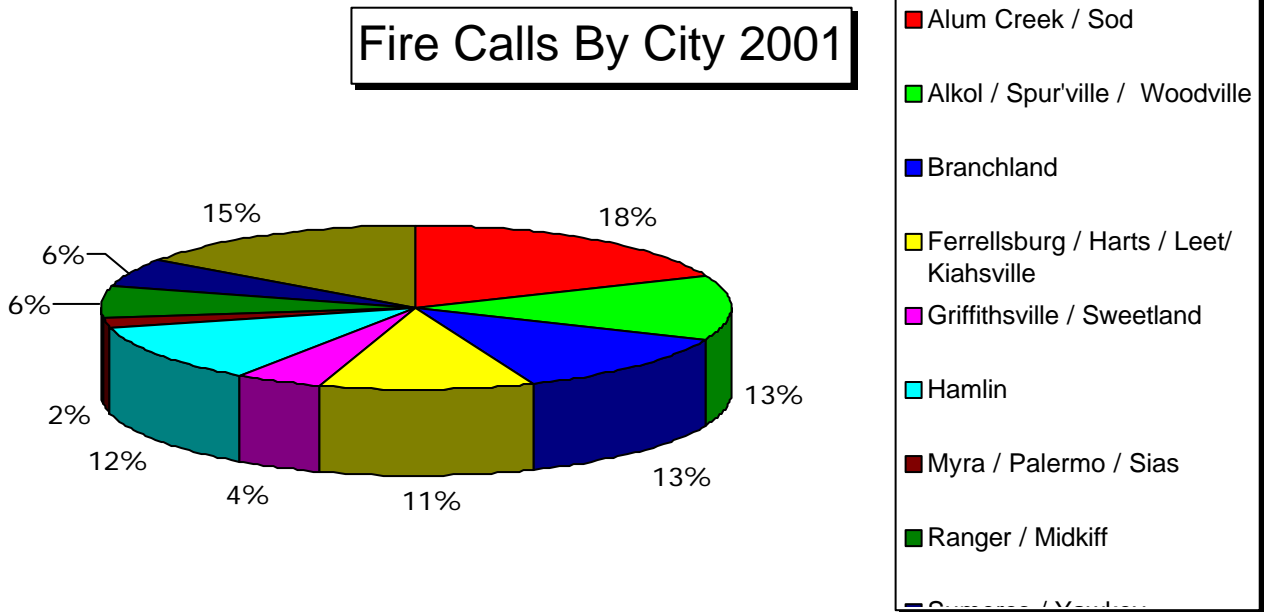

Alum Creek / Sod	249
Alkol / Spurville / Woodville	168
Branchland	167
Ferrellsburg / Harts / Leet/ Kiahsville	147
Griffithsville / Sweetland	59
Hamlin	156
Myra / Palermo / Sias	22
Ranger / Midkiff	84
Sumerco / Yawkey	76
West Hamlin	202
Unknown Locations	9
	1339

*20 Out of County Mutual Aid

Fire Calls By City 2001

- Alum Creek / Sod
- Alkol / Spurville / Woodville
- Branchland
- Ferrellsburg / Harts / Leet/ Kiahsville
- Griffithsville / Sweetland
- Hamlin
- Myra / Palermo / Sias
- Ranger / Midkiff
- Sumerco / Yawkey
- Unknown Locations
- West Hamlin