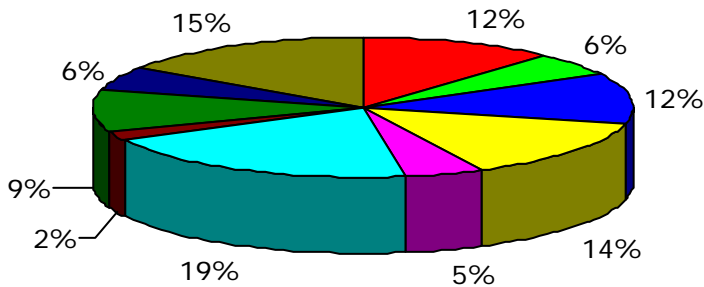

# CALLS DISPATCHED BY CITY

|  |      |
|--|------|
| Alum Creek / Sod                       | 796  |
| Alkol / Spur'ville / Woodville         | 382  |
| Branchland                             | 781  |
| Ferrellsburg / Harts / Leet/Kiahsville | 949  |
| Griffithsville / Sweetland             | 319  |
| Hamlin                                 | 1345 |
| Myra / Palermo / Sias                  | 150  |
| Ranger / Midkiff                       | 636  |
| Sumerco / Yawkey                       | 375  |
| West Hamlin                            | 1058 |
|  | 6791 |

## Calls Dispatched By City 2001

\* 308 Unknown; 25 Out of County Mutual Aid